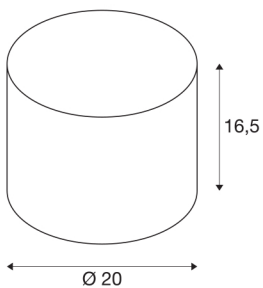

FENDA shade Ø 20cm

round, beige

FENDA lamp shade with 165 mm diameter and 200 mm height in beige.

TECHNICAL DATA

Item no.:	1001454
Height	16.5 cm
Diameter	20 cm
Net weight	0.19 kg
Gross weight	0.396 kg
IP Code	IP 20
Color	beige
BIG WHITE Page	218