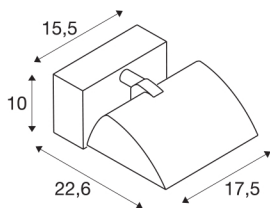

MERADO FLOOD WL

LED Indoor surface-mounted wall light, white, 3000K, 40°

The MERADO FLOOD is a classic wall floodlight, combined with modern LED technology. The electrical connection of the luminaire, which is made from aluminium and glass, is made directly to the 230V mains power supply, via to the built-in driver. The MERADO FLOOD is available with a black or white housing, and in warm white or pure white versions. As well as the version for wall mounting, versions with 3-circuit track system adapters are also available. This luminaire contains built-in LED lamps.

TECHNICAL DATA

Item no.:	1001468
Primary nominal voltage	220-240V ~50/60Hz mA/V
Secondary power / secondary voltage	1000mA
Width	17.5 cm
Height	10 cm
Depth	22.6 cm
Net weight	1.348 kg
Gross weight	1.632 kg
IP Code	IP 20
Safety class	I
Assembly	Surface
Assembly details	Ceiling, Wall
Dimmable	Yes
Dimming technology	trailing edge
Wattage	40 W
Lumen	3000 lm
Colour temperature	3000 Kelvin
Color	white
CRI	80
LXXBXX data	L70B50
BIG WHITE Page	231