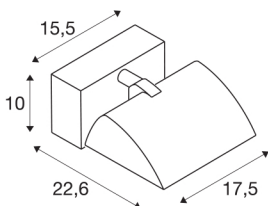

MERADO FLOOD WL

LED Indoor surface-mounted wall light, white, 4000K, 40°

The MERADO FLOOD is a classic wall floodlight, combined with modern LED technology. The electrical connection of the luminaire, which is made from aluminium and glass, is made directly to the 230V mains power supply, via to the built-in driver. The MERADO FLOOD is available with a black or white housing, and in warm white or pure white versions. As well as the version for wall mounting, versions with 3-circuit track system adapters are also available. This luminaire contains built-in LED lamps.

TECHNICAL DATA

| | |
|-------------------------------------|------------------------|
| Item no.: | 1001472 |
| Primary nominal voltage | 220-240V ~50/60Hz mA/V |
| Secondary power / secondary voltage | 1000mA |
| Width | 17.5 cm |
| Height | 10 cm |
| Depth | 22.6 cm |
| Net weight | 1.338 kg |
| Gross weight | 1.634 kg |
| IP Code | IP 20 |
| Safety class | I |
| Assembly | Surface |
| Assembly details | Ceiling, Wall |
| Dimmable | Yes |
| Dimming technology | trailing edge |
| Wattage | 40 W |
| Lumen | 3200 lm |
| Colour temperature | 4000 Kelvin |
| Color | white |
| CRI | 80 |
| LXXBXX data | L70B50 |
| BIG WHITE Page | 231 |