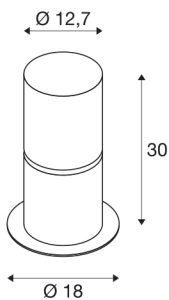

ROX ACRYL 30 Pole

Outdoor floor stand, IP44, stainless steel 304, E27 max 20W

The ROX ACRYL POLE 30 floor stand is made from stainless steel 304 and opalescent acrylic glass that surrounds the bulb completely. With protection class IP44, the luminaire is available in several heights and is suitable for outdoor use. The electrical connection is made directly to the 230V mains supply. The ROX ACRYL series also includes wall and ceiling luminaires and can therefore be used universally. For simplified mounting, through-wiring is possible and an earth-spike and a concrete anchor set are available as accessories.

TECHNICAL DATA

Item no.:	1001488
Socket	E27
Number of sockets	1
Primary nominal voltage	220-240V ~50/60Hz mA/V
Height	30 cm
Diameter	12.7 cm
Net weight	1.144 kg
Gross weight	1.782 kg
IP Code	IP 44
Safety class	I
Impact resistance class	IK02
Impact resistance	0,200000000000000001 Joule
Assembly	Surface
Assembly details	Ground,Ground with Acc.
Wattage	20 W
Color	stainless steel
BIG WHITE Page	561