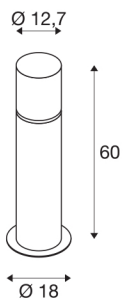

ROX ACRYL 60 Pole

Outdoor floor stand, IP44, stainless steel 304, E27 max 20W

The ROX ACRYL POLE 60 floor stand is made from stainless steel 304 and opalescent acrylic glass that surrounds the bulb completely. With protection class IP44, the luminaire is available in several heights and is suitable for outdoor use. The electrical connection is made directly to the 230V mains supply. The ROX ACRYL series also includes wall and ceiling luminaires and can therefore be used universally. For simplified mounting, through-wiring is possible and an earth-spike and a concrete anchor set are available as accessories.

TECHNICAL DATA

Item no.:	1001489
Socket	E27
Number of sockets	1
Primary nominal voltage	220-240V ~50/60Hz mA/V
Height	60 cm
Diameter	12.7 cm
Net weight	2.205 kg
Gross weight	3.129 kg
IP Code	IP 44
Safety class	I
Impact resistance class	IK02
Impact resistance	0,200000000000000001 Joule
Assembly	Surface
Assembly details	Ground,Ground with Acc.
Wattage	20 W
Color	stainless steel
BIG WHITE Page	561