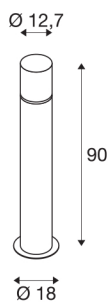

## ROX ACRYL 90 Pole

Outdoor floor stand, IP44, stainless steel 304, E27 max 20W

The ROX ACRYL POLE 90 floor stand is made from stainless steel 304 and opalescent acrylic glass that surrounds the bulb completely. With protection class IP44, the luminaire is available in several heights and is suitable for outdoor use. The electrical connection is made directly to the 230V mains supply. The ROX ACRYL series also includes wall and ceiling luminaires and can therefore be used universally. For simplified mounting, through-wiring is possible and an earth-spike and a concrete anchor set are available as accessories.

## TECHNICAL DATA

Item no.:	1001490
Socket	E27
Number of sockets	1
Primary nominal voltage	220-240V ~50/60Hz mA/V
Height	90 cm
Diameter	12.7 cm
Net weight	3.018 kg
Gross weight	4.271 kg
IP Code	IP 44
Safety class	I
Impact resistance class	IK02
Impact resistance	0,200000000000000001 Joule
Assembly	Surface
Assembly details	Ground,Ground with Acc.
Wattage	20 W
Color	stainless steel
BIG WHITE Page	561