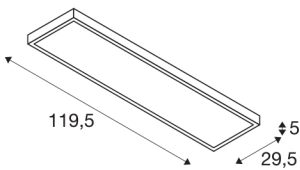

PANEL

1200x300mm LED Indoor surface-mounted ceiling light, 3000K, silver-grey

The LED PANEL, which is available in several different light and housing colours, provides a modern and space-saving solution for an efficient form of basic lighting. With its high lumen output and a UGR value of less than 19, it provides a pleasant, homogeneous and glare-free lighting atmosphere, even for workstations. The electrical connection is made directly to the 230V mains voltage supply. This luminaire contains built-in LED lamps.

TECHNICAL DATA

Item no.:	1001508
Primary nominal voltage	220-240V ~50/60Hz mA/V
Secondary power / secondary voltage	1000mA
Length	119.5 cm
Width	29.5 cm
Height	5 cm
Net weight	4.377 kg
Gross weight	5.27 kg
IP Code	IP 20
Safety class	I
Assembly	Surface
Assembly details	Ceiling
Dimmable	Yes
Dimming technology	trailing edge
Number of through-wires	40
Wattage	45 W
Lumen	3100 lm
Colour temperature	3000 Kelvin
Beam angle	90 °
Color	grey
CRI	80
UGR ≤	19