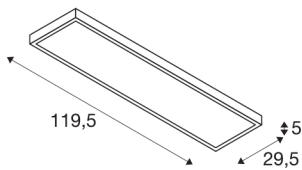

PANEL

1200x300mm LED Indoor surface-mounted ceiling light, 4000K, silver-grey

The LED PANEL, which is available in several different light and housing colours, provides a modern and space-saving solution for an efficient form of basic lighting. With its high lumen output and a UGR value of less than 19, it provides a pleasant, homogeneous and glare-free lighting atmosphere, even for workstations. The electrical connection is made directly to the 230V mains voltage supply. This luminaire contains built-in LED lamps.

TECHNICAL DATA

Item no.:	1001509
Primary nominal voltage	220-240V ~50/60Hz mA/V
Secondary power / secondary voltage	1000mA
Length	119.5 cm
Width	29.5 cm
Height	5 cm
Net weight	4.474 kg
Gross weight	5.376 kg
IP Code	IP 20
Safety class	I
Assembly	Surface
Assembly details	Ceiling
Dimmable	Yes
Dimming technology	trailing edge
Number of through-wires	40
Wattage	45 W
Lumen	3400 lm
Colour temperature	4000 Kelvin
Beam angle	90 °
Color	grey
CRI	90
UGR ≤	19