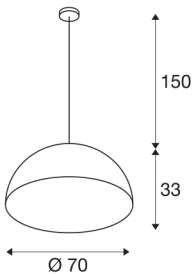

FORCHINI 70 PD

Indoor pendant, black/gold, E27, max. 40W

The FORCHINI 70 PD pendant is the biggest version in this series and has a lampshade made of glass fibre reinforced plastic. As well as visual aspects, the reflective interior also has an effect on the light colour. The FORCHINI 70 PD is delivered ready for connection to a 230V mains supply.

TECHNICAL DATA

Item no.:	1001701
Socket	E27
Number of sockets	1
Primary nominal voltage	220-240V ~50/60Hz mA/V
Pendant length	150 cm
Height	33 cm
Diameter	70 cm
Net weight	3.902 kg
Gross weight	8.178 kg
IP Code	IP 20
Safety class	I
Assembly	Surface
Assembly details	Ceiling
Wattage	40 W
Color	black
BIG WHITE Page	170