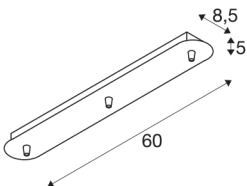

## FITU triple ceiling plate

long, black

The long FITU ceiling plate is available in various colour variants with three or five outlets, and can be combined with any FITU E27 pendants. Delivered with corresponding strain relief.

## TECHNICAL DATA

Item no.:	1001818
Nominal voltage	230V ~50Hz V
Length	60 cm
Width	8.5 cm
Height	5 cm
Net weight	1.09 kg
Gross weight	1.463 kg
IP Code	IP 20
Safety class	I
Assembly	Surface
Assembly details	Ceiling
Color	black
BIG WHITE Page	473