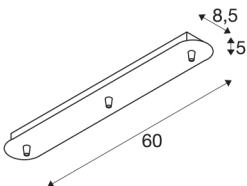

FITU triple ceiling plate

long, white

The long FITU ceiling plate is available in various colour variants with three or five outlets, and can be combined with any FITU E27 pendants. Delivered with corresponding strain relief.

TECHNICAL DATA

Item no.:	1001819
Nominal voltage	230V ~50Hz V
Length	60 cm
Width	8.5 cm
Height	5 cm
Net weight	1.065 kg
Gross weight	1.385 kg
IP Code	IP 20
Safety class	I
Assembly	Surface
Assembly details	Ceiling
Color	white
BIG WHITE Page	473