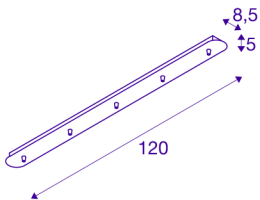

## FITU five-way ceiling plate

long, black

The round FITU ceiling plate is available in various colours with five outlets, and can be combined with any FITU E27 pendant luminaire. Delivered with corresponding strain relief.

## TECHNICAL DATA

Item no.:	1001820
Nominal voltage	230V ~50Hz V
Length	120 cm
Width	8.5 cm
Height	5 cm
Net weight	2.023 kg
Gross weight	2.674 kg
IP Code	IP 20
Safety class	I
Assembly	Surface
Assembly details	Ceiling
Color	black
BIG WHITE Page	151