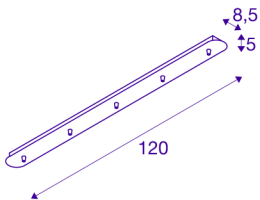

FITU five-way ceiling plate

long, white

The round FITU ceiling plate is available in various colours with five outlets, and can be combined with any FITU E27 pendant luminaire. Delivered with corresponding strain relief.

TECHNICAL DATA

Item no.:	1001821
Nominal voltage	230V ~50Hz V
Length	120 cm
Width	8.5 cm
Height	5 cm
Net weight	2.06 kg
Gross weight	2.699 kg
IP Code	IP 20
Safety class	I
Assembly	Surface
Assembly details	Ceiling
Color	white
BIG WHITE Page	151