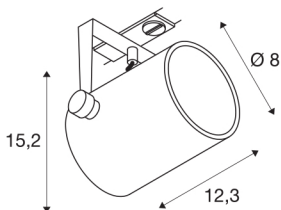

EURO SPOT TRACK

black, QPAR51 25W, incl. 1-circuit adapter

Rotating and swivelling EURO SPOT TRACK 240V LED spotlight, with a compact design, with a suitable adapter for the 1-circuit 240V track system. The LED light source is installed in the cylindrical lamp head in the factory. The spotlight, which is available with several housing colours and beam angles, has a high light output thanks to its simple and timeless appearance.

TECHNICAL DATA

Item no.:	1001861
Socket	GU10
Lamp	QPAR51
Number of sockets	1
Lamps included	No
Primary nominal voltage	220-240V ~50/60Hz mA/V
Tilt range	90 °
Horizontal rotation range	350 °
Length	12.5 cm
Height	16 cm
Diameter	8 cm
Net weight	0.442 kg
Gross weight	0.546 kg
IP Code	IP 20
Safety class	I
Assembly	Surface
Assembly details	Track Ceiling, Track Wall
Wattage	25 W
Color	black
BIG WHITE Page	485