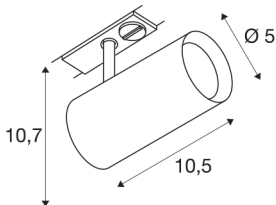

NOBLO SPOT

black, 2700K, 36°, incl. 1-circuit adapter

Adjustable LED spot NOBLO with suitable adapter for the 240V 1-circuit track system. The luminaire impresses with its slim design and is therefore ideal for modern lighting concepts. The luminaire is made from aluminium and equipped with a Premium LED module.

TECHNICAL DATA

Item no.:	1001862
Number of different light outlets	1
Primary nominal voltage	220-240V ~50/60Hz mA/V
Secondary power / secondary voltage	350mA
Length	10.5 cm
Height	10.7 cm
Diameter	5 cm
Net weight	0.263 kg
Gross weight	0.346 kg
IP Code	IP 20
Safety class	I
Assembly	Surface
Assembly details	Track Ceiling, Track Wall
Dimmable	Yes
Dimming technology	trailing edge
Wattage	7.5 W
Lumen	620 lm
Colour temperature	2700 Kelvin
Beam angle	36 °
Color	black
CRI	80
LXXBXX data	L70B50