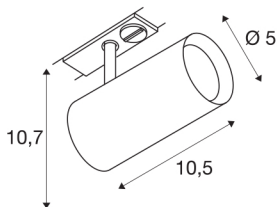

## NOBLO SPOT

white, 2700K, 36°, incl. 1-circuit adapter

Adjustable LED spot NOBLO with suitable adapter for the 240V 1-circuit track system. The luminaire impresses with its slim design and is therefore ideal for modern lighting concepts. The luminaire is made from aluminium and equipped with a Premium LED module.

## TECHNICAL DATA

Item no.:	1001863
Number of different light outlets	1
Primary nominal voltage	220-240V ~50/60Hz mA/V
Secondary power / secondary voltage	350mA
Length	10.5 cm
Height	10.7 cm
Diameter	5 cm
Net weight	0.261 kg
Gross weight	0.34 kg
IP Code	IP 20
Safety class	I
Assembly	Surface
Assembly details	Track Ceiling, Track Wall
Dimmable	Yes
Dimming technology	trailing edge
Wattage	8 W
Lumen	620 lm
Colour temperature	2700 Kelvin
Beam angle	36 °
Color	white
CRI	80
LXXBXX data	L70B50