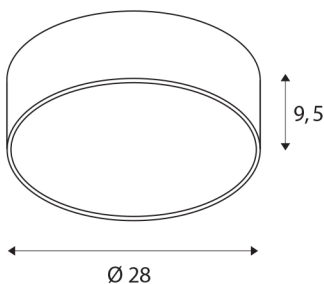

## MEDO 30 CW AMBIENT

LED Outdoor surface-mounted wall and ceiling light, TRIAC, black, 3000/4000K

The high quality MEDO AMBIENT supplements the MEDO series, and impresses with its well thought-out new features: Thanks to its homogeneous, indirect upwards light emission, it generates a decorative AMBIENT effect. A practical switch that provides flexibility, and with the MEDO AMBIENT variant is easy to switch between 3000K and 4000K. The MEDO AMBIENT also excels during installation: The base plate is screwed to the wall or the ceiling, then the body is simply attached to the socket using three clips and can be removed in the same way, of course. The ceiling light can be converted into a pendant using a suspension kit, and is therefore also ideal for rooms with high ceilings. The built-in LED driver makes direct connection to a 120V to 240V mains supply possible.

## TECHNICAL DATA

Item no.:	1001877
Primary nominal voltage	220-240V ~50/60Hz mA/V
Secondary power / secondary voltage	350mA
Height	9.5 cm
Diameter	28 cm
Net weight	1.463 kg
Gross weight	1.871 kg
IP Code	IP 20
Safety class	I
Assembly	Surface
Assembly details	Ceiling, Wall
Dimmable	Yes
Dimming technology	trailing edge
Wattage	15 W
Lumen	1250 / 1300 lm
Colour temperature	3000/4000 Kelvin
Beam angle	105 °
Color	black
CRI	80
UGR ≤	25
LXXBXX data	L70B50
BIG WHITE Page	258