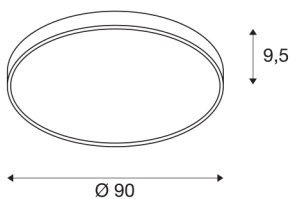

TECHNICAL DATA

Item no.:	1001878
Primary nominal voltage	220-240V ~50/60Hz mA/V
Secondary power / secondary voltage	1050mA
Height	9.5 cm
Diameter	90 cm
Net weight	9.343 kg
Gross weight	12.198 kg
IP Code	IP 20
Safety class	I
Assembly	Surface
Assembly details	Ceiling
Dimmable	Yes
Dimming technology	trailing edge
Wattage	78 W
Lumen	9625 / 10225 lm
Colour temperature	3000/4000 Kelvin
Beam angle	105 °
Color	black
CRI	80
UGR ≤	25
LXXBXX data	L70B50
Minimum ambient temperature	-20 °C