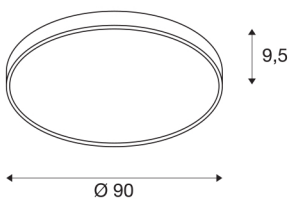

MEDO 90 CL AMBIENT

LED indoor surface-mounted ceiling light, TRIAC, white, 3000/4000K

The high quality MEDO AMBIENT supplements the MEDO series, and impresses with its well thought-out new features: Thanks to its homogeneous, indirect upwards light emission, it generates a decorative AMBIENT effect. A practical switch that provides flexibility, and with the MEDO AMBIENT variant is easy to switch between 3000K and 4000K. The MEDO AMBIENT also excels during installation: The base plate is screwed to the wall or the ceiling, then the body is simply attached to the socket using three clips and can be removed in the same way, of course. The ceiling light can be converted into a pendant using a suspension kit, and is therefore also ideal for rooms with high ceilings. The built-in LED driver makes direct connection to a 120V to 240V mains supply possible.

TECHNICAL DATA

Item no.:	1001879
Primary nominal voltage	220-240V ~50/60Hz mA/V
Secondary power / secondary voltage	1050mA
Height	9.5 cm
Diameter	90 cm
Net weight	9.219 kg
Gross weight	11.993 kg
IP Code	IP 20
Safety class	I
Assembly	Surface
Assembly details	Ceiling
Dimmable	Yes
Dimming technology	trailing edge
Wattage	78 W
Lumen	9625 / 10225 lm
Colour temperature	3000/4000 Kelvin
Beam angle	105 °
Color	white
CRI	80
UGR ≤	25
LXXBXX data	L70B50
Minimum ambient temperature	-20 °C