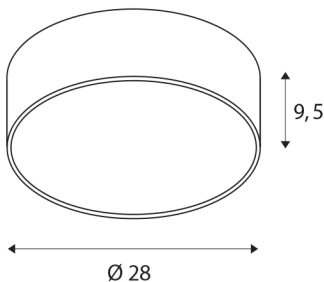

MEDO 30 CW AMBIENT

LED Outdoor surface-mounted wall and ceiling light, TRIAC, white, 3000/4000K

The high quality MEDO AMBIENT supplements the MEDO series, and impresses with its well thought-out new features: Thanks to its homogeneous, indirect upwards light emission, it generates a decorative AMBIENT effect. A practical switch that provides flexibility, and with the MEDO AMBIENT variant is easy to switch between 3000K and 4000K. The MEDO AMBIENT also excels during installation: The base plate is screwed to the wall or the ceiling, then the body is simply attached to the socket using three clips and can be removed in the same way, of course. The ceiling light can be converted into a pendant using a suspension kit, and is therefore also ideal for rooms with high ceilings. The built-in LED driver makes direct connection to a 120V to 240V mains supply possible.

TECHNICAL DATA

Item no.:	1001881
Primary nominal voltage	220-240V ~50/60Hz mA/V
Secondary power / secondary voltage	350mA
Height	9.5 cm
Diameter	28 cm
Net weight	1.458 kg
Gross weight	1.832 kg
IP Code	IP 20
Safety class	I
Assembly	Surface
Assembly details	Ceiling, Wall
Dimmable	Yes
Dimming technology	trailing edge
Wattage	15 W
Lumen	1250 / 1300 lm
Colour temperature	3000/4000 Kelvin
Beam angle	105 °
Color	white
CRI	80
UGR ≤	25
LXXBXX data	L70B50
BIG WHITE Page	258