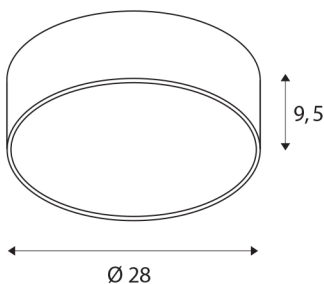

MEDO 30 CW AMBIENT

LED Outdoor surface-mounted wall and ceiling light, TRIAC, silver-grey 3000/4000K

The high quality MEDO AMBIENT supplements the MEDO series, and impresses with its well thought-out new features: Thanks to its homogeneous, indirect upwards light emission, it generates a decorative AMBIENT effect. A practical switch that provides flexibility, and with the MEDO AMBIENT variant is easy to switch between 3000K and 4000K. The MEDO AMBIENT also excels during installation: The base plate is screwed to the wall or the ceiling, then the body is simply attached to the socket using three clips and can be removed in the same way, of course. The ceiling light can be converted into a pendant using a suspension kit, and is therefore also ideal for rooms with high ceilings. The built-in LED driver makes direct connection to a 120V to 240V mains supply possible.

TECHNICAL DATA

Item no.:	1001882
Primary nominal voltage	220-240V ~50/60Hz mA/V
Secondary power / secondary voltage	350mA
Height	9.5 cm
Diameter	28 cm
Net weight	1.475 kg
Gross weight	1.868 kg
IP Code	IP 20
Safety class	I
Assembly	Surface
Assembly details	Ceiling, Wall
Dimmable	Yes
Dimming technology	trailing edge
Wattage	15 W
Lumen	1250 / 1300 lm
Colour temperature	3000/4000 Kelvin
Beam angle	105 °
Color	grey
CRI	90
UGR ≤	25
LXXBXX data	L70B50
BIG WHITE Page	258