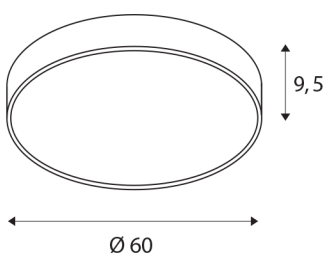

## MEDO 60 CW AMBIENT

LED Outdoor surface-mounted wall and ceiling light, TRIAC, black, 3000/4000K

The high quality MEDO AMBIENT supplements the MEDO series, and impresses with its well thought-out new features: Thanks to its homogeneous, indirect upwards light emission, it generates a decorative AMBIENT effect. A practical switch that provides flexibility, and with the MEDO AMBIENT variant is easy to switch between 3000K and 4000K. The MEDO AMBIENT also excels during installation: The base plate is screwed to the wall or the ceiling, then the body is simply attached to the socket using three clips and can be removed in the same way, of course. The ceiling light can be converted into a pendant using a suspension kit, and is therefore also ideal for rooms with high ceilings. The built-in LED driver makes direct connection to a 120V to 240V mains supply possible.

## TECHNICAL DATA

Item no.:	1001886
Primary nominal voltage	220-240V ~50/60Hz mA/V
Secondary power / secondary voltage	1050mA
Height	9.5 cm
Diameter	60 cm
Net weight	4.945 kg
Gross weight	6.635 kg
IP Code	IP 20
Safety class	I
Assembly	Surface
Assembly details	Ceiling, Wall
Dimmable	Yes
Dimming technology	trailing edge
Wattage	40 W
Lumen	4720 / 5120 lm
Colour temperature	3000/4000 Kelvin
Beam angle	105 °
Color	black
CRI	80
UGR ≤	25
LXXBXX data	L70B50
Minimum ambient temperature	-20 °C