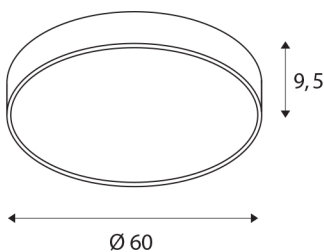

## MEDO 60 CW AMBIENT

LED Outdoor surface-mounted wall and ceiling light, TRIAC, white, 3000/4000K

The high quality MEDO AMBIENT supplements the MEDO series, and impresses with its well thought-out new features: Thanks to its homogeneous, indirect upwards light emission, it generates a decorative AMBIENT effect. A practical switch that provides flexibility, and with the MEDO AMBIENT variant is easy to switch between 3000K and 4000K. The MEDO AMBIENT also excels during installation: The base plate is screwed to the wall or the ceiling, then the body is simply attached to the socket using three clips and can be removed in the same way, of course. The ceiling light can be converted into a pendant using a suspension kit, and is therefore also ideal for rooms with high ceilings. The built-in LED driver makes direct connection to a 120V to 240V mains supply possible.

## TECHNICAL DATA

Item no.:	1001887
Primary nominal voltage	220-240V ~50/60Hz mA/V
Secondary power / secondary voltage	1050mA
Height	9.5 cm
Diameter	60 cm
Net weight	5.056 kg
Gross weight	6.807 kg
IP Code	IP 20
Safety class	I
Assembly	Surface
Assembly details	Ceiling, Wall
Dimmable	Yes
Dimming technology	trailing edge
Wattage	40 W
Lumen	4720 / 5120 lm
Colour temperature	3000/4000 Kelvin
Beam angle	105 °
Color	white
CRI	80
UGR ≤	25
LXXBXX data	L70B50
Minimum ambient temperature	-20 °C