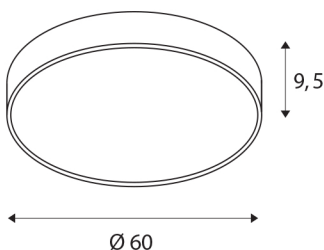

MEDO 60 CW AMBIENT

LED Outdoor surface-mounted wall and ceiling light, TRIAC, silver-grey 3000/4000K

The high quality MEDO AMBIENT supplements the MEDO series, and impresses with its well thought-out new features: Thanks to its homogeneous, indirect upwards light emission, it generates a decorative AMBIENT effect. A practical switch that provides flexibility, and with the MEDO AMBIENT variant is easy to switch between 3000K and 4000K. The MEDO AMBIENT also excels during installation: The base plate is screwed to the wall or the ceiling, then the body is simply attached to the socket using three clips and can be removed in the same way, of course. The ceiling light can be converted into a pendant using a suspension kit, and is therefore also ideal for rooms with high ceilings. The built-in LED driver makes direct connection to a 120V to 240V mains supply possible.

TECHNICAL DATA

Item no.:	1001888
Primary nominal voltage	220-240V ~50/60Hz mA/V
Secondary power / secondary voltage	1050mA
Height	9.5 cm
Diameter	60 cm
Net weight	5.074 kg
Gross weight	6.712 kg
IP Code	IP 20
Safety class	I
Assembly	Surface
Assembly details	Ceiling, Wall
Dimmable	Yes
Dimming technology	trailing edge
Wattage	40 W
Lumen	4720 / 5120 lm
Colour temperature	3000/4000 Kelvin
Beam angle	105 °
Color	grey
CRI	80
UGR ≤	25
LXXBXX data	L70B50
Minimum ambient temperature	-20 °C