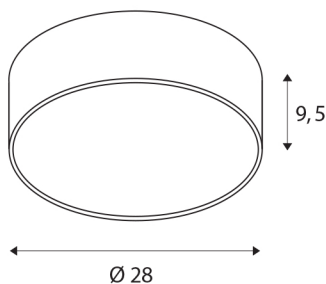

## MEDO 30 CW AMBIENT

LED Outdoor surface-mounted wall and ceiling light, DALI, black, 3000/4000K

The high quality MEDO AMBIENT supplements the MEDO series, and impresses with its well thought-out new features: Thanks to its homogeneous, indirect upwards light emission, it generates a decorative AMBIENT effect. A practical switch that provides flexibility, and with the MEDO AMBIENT variant is easy to switch between 3000K and 4000K. The MEDO AMBIENT also excels during installation: The base plate is screwed to the wall or the ceiling, then the body is simply attached to the socket using three clips and can be removed in the same way, of course. The ceiling light can be converted into a pendant using a suspension kit, and is therefore also ideal for rooms with high ceilings. The built-in LED driver makes direct connection to a 120V to 240V mains supply possible.

## TECHNICAL DATA

Item no.:	1001889
Primary nominal voltage	220-240V ~50/60Hz mA/V
Secondary power / secondary voltage	350mA
Height	9.5 cm
Diameter	28 cm
Net weight	1.523 kg
Gross weight	1.919 kg
IP Code	IP 20
Safety class	I
Assembly	Surface
Assembly details	Ceiling, Wall
Dimmable	Yes
Dimming technology	DALI
Wattage	15 W
Lumen	1250 / 1300 lm
Colour temperature	3000/4000 Kelvin
Beam angle	105 °
Color	black
CRI	80
UGR ≤	25
LXXBXX data	L70B50
BIG WHITE Page	260