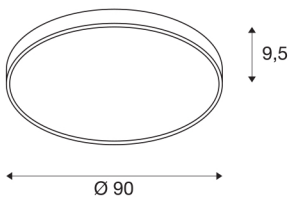

TECHNICAL DATA

Item no.:	1001890
Primary nominal voltage	220-240V ~50/60Hz mA/V
Secondary power / secondary voltage	1000mA
Height	9.5 cm
Diameter	90 cm
Net weight	9.446 kg
Gross weight	12.126 kg
IP Code	IP 20
Safety class	I
Assembly	Surface
Assembly details	Ceiling
Dimmable	Yes
Dimming technology	DALI
Wattage	78 W
Lumen	9625 / 10225 lm
Colour temperature	3000/4000 Kelvin
Beam angle	105 °
Color	black
CRI	80
UGR ≤	25
LXXBXX data	L70B50
Maximum ambient temperature	40 °C