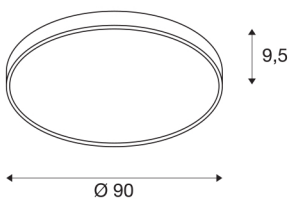

MEDO 90 CL AMBIENT

LED indoor surface-mounted ceiling light, DALI, white, 3000/4000K

The high quality MEDO AMBIENT supplements the MEDO series, and impresses with its well thought-out new features: Thanks to its homogeneous, indirect upwards light emission, it generates a decorative AMBIENT effect. A practical switch that provides flexibility, and with the MEDO AMBIENT variant is easy to switch between 3000K and 4000K. The MEDO AMBIENT also excels during installation: The base plate is screwed to the wall or the ceiling, then the body is simply attached to the socket using three clips and can be removed in the same way, of course. The ceiling light can be converted into a pendant using a suspension kit, and is therefore also ideal for rooms with high ceilings. The built-in LED driver makes direct connection to a 120V to 240V mains supply possible.

TECHNICAL DATA

Item no.:	1001891
Primary nominal voltage	220-240V ~50/60Hz mA/V
Secondary power / secondary voltage	1000mA
Height	9.5 cm
Diameter	90 cm
Net weight	9.342 kg
Gross weight	12.2 kg
IP Code	IP 20
Safety class	I
Assembly	Surface
Assembly details	Ceiling
Dimmable	Yes
Dimming technology	DALI
Wattage	78 W
Lumen	9625 / 10225 lm
Colour temperature	3000/4000 Kelvin
Beam angle	105 °
Color	white
CRI	80
UGR ≤	25
LXXBXX data	L70B50
Maximum ambient temperature	40 °C