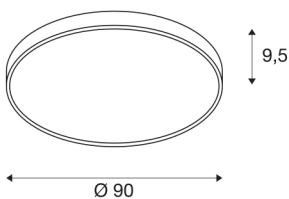

## MEDO 90 CL AMBIENT

LED indoor surface-mounted ceiling light, DALI, grey, 3000/4000K

The high quality MEDO AMBIENT supplements the MEDO series, and impresses with its well thought-out new features: Thanks to its homogeneous, indirect upwards light emission, it generates a decorative AMBIENT effect. A practical switch that provides flexibility, and with the MEDO AMBIENT variant is easy to switch between 3000K and 4000K. The MEDO AMBIENT also excels during installation: The base plate is screwed to the wall or the ceiling, then the body is simply attached to the socket using three clips and can be removed in the same way, of course. The ceiling light can be converted into a pendant using a suspension kit, and is therefore also ideal for rooms with high ceilings. The built-in LED driver makes direct connection to a 120V to 240V mains supply possible.

## TECHNICAL DATA

Item no.:	1001892
Primary nominal voltage	220-240V ~50/60Hz mA/V
Secondary power / secondary voltage	1000mA
Height	9.5 cm
Diameter	90 cm
Net weight	9.357 kg
Gross weight	11.971 kg
IP Code	IP 20
Safety class	I
Assembly	Surface
Assembly details	Ceiling
Dimmable	Yes
Dimming technology	DALI
Wattage	78 W
Lumen	9625 / 10225 lm
Colour temperature	3000/4000 Kelvin
Beam angle	105 °
Color	grey
CRI	80
UGR ≤	25
LXXBXX data	L70B50
Maximum ambient temperature	40 °C