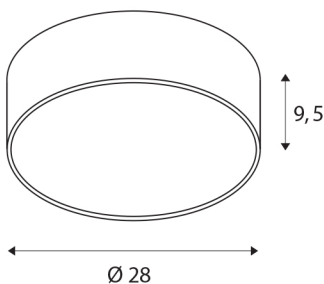

## MEDO 30 CW AMBIENT

LED Outdoor surface-mounted wall and ceiling light, DALI, white, 3000/4000K

The high quality MEDO AMBIENT supplements the MEDO series, and impresses with its well thought-out new features: Thanks to its homogeneous, indirect upwards light emission, it generates a decorative AMBIENT effect. A practical switch that provides flexibility, and with the MEDO AMBIENT variant is easy to switch between 3000K and 4000K. The MEDO AMBIENT also excels during installation: The base plate is screwed to the wall or the ceiling, then the body is simply attached to the socket using three clips and can be removed in the same way, of course. The ceiling light can be converted into a pendant using a suspension kit, and is therefore also ideal for rooms with high ceilings. The built-in LED driver makes direct connection to a 120V to 240V mains supply possible.

## TECHNICAL DATA

Item no.:	1001893
Primary nominal voltage	220-240V ~50/60Hz mA/V
Secondary power / secondary voltage	350mA
Height	9.5 cm
Diameter	28 cm
Net weight	1.512 kg
Gross weight	1.928 kg
IP Code	IP 20
Safety class	I
Assembly	Surface
Assembly details	Ceiling, Wall
Dimmable	Yes
Dimming technology	DALI
Wattage	15 W
Lumen	1250 / 1300 lm
Colour temperature	3000/4000 Kelvin
Beam angle	105 °
Color	white
CRI	80
UGR ≤	25
LXXBXX data	L70B50
BIG WHITE Page	260