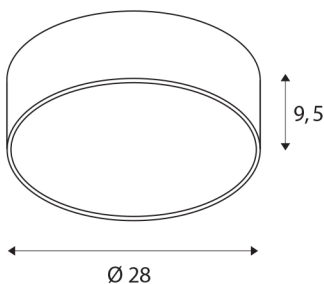

MEDO 30 CW AMBIENT

LED Outdoor surface-mounted wall and ceiling light, DALI, silver-grey, 3000/4000K

The high quality MEDO AMBIENT supplements the MEDO series, and impresses with its well thought-out new features: Thanks to its homogeneous, indirect upwards light emission, it generates a decorative AMBIENT effect. A practical switch that provides flexibility, and with the MEDO AMBIENT variant is easy to switch between 3000K and 4000K. The MEDO AMBIENT also excels during installation: The base plate is screwed to the wall or the ceiling, then the body is simply attached to the socket using three clips and can be removed in the same way, of course. The ceiling light can be converted into a pendant using a suspension kit, and is therefore also ideal for rooms with high ceilings. The built-in LED driver makes direct connection to a 120V to 240V mains supply possible.

TECHNICAL DATA

Item no.:	1001894
Primary nominal voltage	220-240V ~50/60Hz mA/V
Secondary power / secondary voltage	350mA
Height	9.5 cm
Diameter	28 cm
Net weight	1.542 kg
Gross weight	1.927 kg
IP Code	IP 20
Safety class	I
Assembly	Surface
Assembly details	Ceiling, Wall
Dimmable	Yes
Dimming technology	DALI
Wattage	15 W
Lumen	1250 / 1300 lm
Colour temperature	3000/4000 Kelvin
Beam angle	105 °
Color	grey
CRI	80
UGR ≤	25
LXXBXX data	L70B50
BIG WHITE Page	260