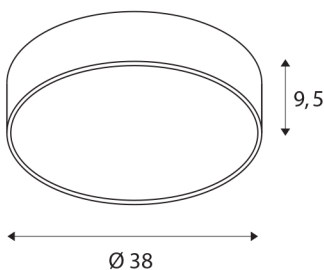

## MEDO 40 CW AMBIENT

LED Outdoor surface-mounted wall and ceiling light, DALI, black, 3000/4000K

The high quality MEDO AMBIENT supplements the MEDO series, and impresses with its well thought-out new features: Thanks to its homogeneous, indirect upwards light emission, it generates a decorative AMBIENT effect. A practical switch that provides flexibility, and with the MEDO AMBIENT variant is easy to switch between 3000K and 4000K. The MEDO AMBIENT also excels during installation: The base plate is screwed to the wall or the ceiling, then the body is simply attached to the socket using three clips and can be removed in the same way, of course. The ceiling light can be converted into a pendant using a suspension kit, and is therefore also ideal for rooms with high ceilings. The built-in LED driver makes direct connection to a 120V to 240V mains supply possible.

## TECHNICAL DATA

Item no.:	1001895
Primary nominal voltage	220-240V ~50/60Hz mA/V
Secondary power / secondary voltage	700mA
Height	9.5 cm
Diameter	38 cm
Net weight	2.222 kg
Gross weight	2.937 kg
IP Code	IP 20
Safety class	I
Assembly	Surface
Assembly details	Ceiling, Wall
Dimmable	Yes
Dimming technology	DALI
Wattage	30 W
Lumen	2800 / 2950 lm
Colour temperature	3000/4000 Kelvin
Beam angle	105 °
Color	black
CRI	80
UGR ≤	25
LXXBXX data	L70B50
BIG WHITE Page	260