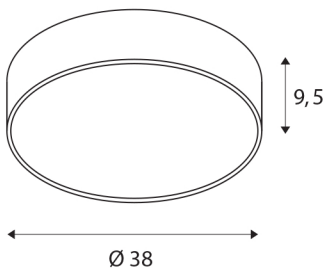

MEDO 40 CW AMBIENT

LED Outdoor surface-mounted wall and ceiling light, DALI, white, 3000/4000K

The high quality MEDO AMBIENT supplements the MEDO series, and impresses with its well thought-out new features: Thanks to its homogeneous, indirect upwards light emission, it generates a decorative AMBIENT effect. A practical switch that provides flexibility, and with the MEDO AMBIENT variant is easy to switch between 3000K and 4000K. The MEDO AMBIENT also excels during installation: The base plate is screwed to the wall or the ceiling, then the body is simply attached to the socket using three clips and can be removed in the same way, of course. The ceiling light can be converted into a pendant using a suspension kit, and is therefore also ideal for rooms with high ceilings. The built-in LED driver makes direct connection to a 120V to 240V mains supply possible.

TECHNICAL DATA

Item no.:	1001896
Primary nominal voltage	220-240V ~50/60Hz mA/V
Secondary power / secondary voltage	700mA
Height	9.5 cm
Diameter	38 cm
Net weight	2.233 kg
Gross weight	3 kg
IP Code	IP 20
Safety class	I
Assembly	Surface
Assembly details	Ceiling, Wall
Dimmable	Yes
Dimming technology	DALI
Wattage	30 W
Lumen	2800 / 2950 lm
Colour temperature	3000/4000 Kelvin
Beam angle	105 °
Color	white
CRI	80
UGR ≤	25
LXXBXX data	L70B50
BIG WHITE Page	260