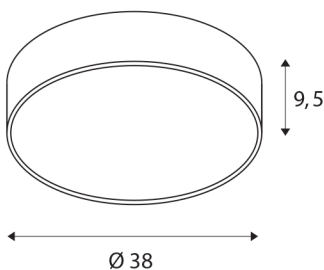

MEDO 40 CW AMBIENT

LED Outdoor surface-mounted wall and ceiling light, DALI, silver-grey, 3000/4000K

The high quality MEDO AMBIENT supplements the MEDO series, and impresses with its well thought-out new features: Thanks to its homogeneous, indirect upwards light emission, it generates a decorative AMBIENT effect. A practical switch that provides flexibility, and with the MEDO AMBIENT variant is easy to switch between 3000K and 4000K. The MEDO AMBIENT also excels during installation: The base plate is screwed to the wall or the ceiling, then the body is simply attached to the socket using three clips and can be removed in the same way, of course. The ceiling light can be converted into a pendant using a suspension kit, and is therefore also ideal for rooms with high ceilings. The built-in LED driver makes direct connection to a 120V to 240V mains supply possible.

TECHNICAL DATA

Item no.:	1001897
Primary nominal voltage	220-240V ~50/60Hz mA/V
Secondary power / secondary voltage	700mA
Height	9.5 cm
Diameter	38 cm
Net weight	2.204 kg
Gross weight	3.009 kg
IP Code	IP 20
Safety class	I
Assembly	Surface
Assembly details	Ceiling, Wall
Dimmable	Yes
Dimming technology	DALI
Wattage	30 W
Lumen	2800 / 2950 lm
Colour temperature	3000/4000 Kelvin
Beam angle	105 °
Color	grey
CRI	80
UGR ≤	25
LXXBXX data	L70B50
BIG WHITE Page	260