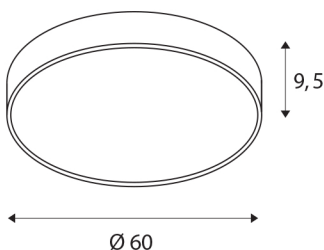

MEDO 60 CW AMBIENT

LED Outdoor surface-mounted wall and ceiling light, DALI, silver-grey, 3000/4000K

The high quality MEDO AMBIENT supplements the MEDO series, and impresses with its well thought-out new features: Thanks to its homogeneous, indirect upwards light emission, it generates a decorative AMBIENT effect. A practical switch that provides flexibility, and with the MEDO AMBIENT variant is easy to switch between 3000K and 4000K. The MEDO AMBIENT also excels during installation: The base plate is screwed to the wall or the ceiling, then the body is simply attached to the socket using three clips and can be removed in the same way, of course. The ceiling light can be converted into a pendant using a suspension kit, and is therefore also ideal for rooms with high ceilings. The built-in LED driver makes direct connection to a 120V to 240V mains supply possible.

TECHNICAL DATA

Item no.:	1001899
Primary nominal voltage	220-240V ~50/60Hz mA/V
Secondary power / secondary voltage	1000mA
Height	9.5 cm
Diameter	60 cm
Net weight	5.061 kg
Gross weight	6.741 kg
IP Code	IP 20
Safety class	I
Assembly	Surface
Assembly details	Ceiling, Wall
Dimmable	Yes
Dimming technology	DALI
Wattage	37 W
Lumen	4470 / 4870 lm
Colour temperature	3000/4000 Kelvin
Beam angle	105 °
Color	grey
CRI	80
UGR ≤	25
LXXBXX data	L70B50
Minimum ambient temperature	-20 °C