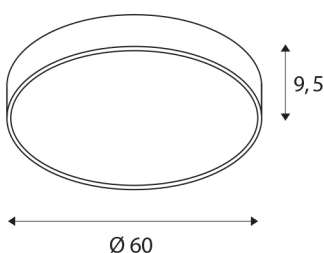

MEDO 60 CW AMBIENT

LED Outdoor surface-mounted wall and ceiling light, DALI, white, 3000/4000K

The high quality MEDO AMBIENT supplements the MEDO series, and impresses with its well thought-out new features: Thanks to its homogeneous, indirect upwards light emission, it generates a decorative AMBIENT effect. A practical switch that provides flexibility, and with the MEDO AMBIENT variant is easy to switch between 3000K and 4000K. The MEDO AMBIENT also excels during installation: The base plate is screwed to the wall or the ceiling, then the body is simply attached to the socket using three clips and can be removed in the same way, of course. The ceiling light can be converted into a pendant using a suspension kit, and is therefore also ideal for rooms with high ceilings. The built-in LED driver makes direct connection to a 120V to 240V mains supply possible.

TECHNICAL DATA

Item no.:	1001900
Primary nominal voltage	220-240V ~50/60Hz mA/V
Secondary power / secondary voltage	1000mA
Height	9.5 cm
Diameter	60 cm
Net weight	4.385 kg
Gross weight	6.116 kg
IP Code	IP 20
Safety class	I
Assembly	Surface
Assembly details	Ceiling, Wall
Dimmable	Yes
Dimming technology	DALI
Wattage	37 W
Lumen	4470 / 4870 lm
Colour temperature	3000/4000 Kelvin
Beam angle	105 °
Color	white
CRI	80
UGR ≤	25
LXXBXX data	L70B50
Minimum ambient temperature	-20 °C