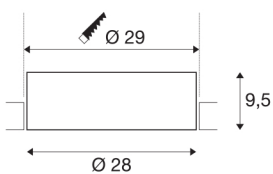

MEDO 30 EL

LED indoor recessed ceiling light, frameless version, white, 3000/4000K

The recessed version of the MEDO series fits into every room concept seamlessly thanks to its understated design. The MEDO Frameless combines with the ceiling in a charming way. The light colour can be easily switched between 3000K and 4000K prior to installation using a switch. The integrated premium LED module provides an even lighting effect. Supplemented by an additional driver, the TRIAC recessed variant becomes dimmable and can be integrated in DALI systems.

TECHNICAL DATA

| | |
|-------------------------------------|------------------|
| Item no.: | 1001901 |
| Secondary power / secondary voltage | 350mA |
| Height | 9.5 cm |
| Diameter | 28 cm |
| Installation diameter | 29 cm |
| Installation depth | 13 cm |
| Net weight | 1.27 kg |
| Gross weight | 1.751 kg |
| IP Code | IP 20 |
| Safety class | III |
| Assembly | Recessed |
| Assembly details | Ceiling |
| Wattage | 14 W |
| Lumen | 1600 lm |
| Colour temperature | 3000/4000 Kelvin |
| Beam angle | 105 ° |
| Color | white |
| CRI | 80 |
| UGR ≤ | 25 |
| LXXBXX data | L70B50 |
| Maximum ambient temperature | 40 °C |
| BIG WHITE Page | 414 |