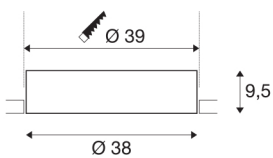

MEDO 40 EL

LED indoor recessed ceiling light, frameless version, white, 3000/4000K

The recessed version of the MEDO series fits into every room concept seamlessly thanks to its understated design. The MEDO Frameless combines with the ceiling in a charming way. The light colour can be easily switched between 3000K and 4000K prior to installation using a switch. The integrated premium LED module provides an even lighting effect. Supplemented by an additional driver, the TRIAC recessed variant becomes dimmable and can be integrated in DALI systems.

TECHNICAL DATA

Item no.:	1001902
Secondary power / secondary voltage	700mA
Height	9.5 cm
Diameter	38 cm
Installation diameter	39 cm
Installation depth	13 cm
Net weight	2.016 kg
Gross weight	2.917 kg
IP Code	IP 20
Safety class	III
Assembly	Recessed
Assembly details	Ceiling
Wattage	28 W
Lumen	3300 lm
Colour temperature	3000/4000 Kelvin
Beam angle	105 °
Color	white
CRI	80
UGR ≤	25
LXXBXX data	L70B50
Maximum ambient temperature	40 °C
BIG WHITE Page	415