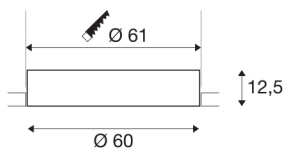

MEDO 60 EL

LED indoor recessed ceiling light, frameless version, white, 3000/4000K

The recessed version of the MEDO series fits into every room concept seamlessly thanks to its understated design. The MEDO Frameless combines with the ceiling in a charming way. The light colour can be easily switched between 3000K and 4000K prior to installation using a switch. The integrated premium LED module provides an even lighting effect. Supplemented by an additional driver, the TRIAC recessed variant becomes dimmable and can be integrated in DALI systems.

TECHNICAL DATA

| | |
|-------------------------------------|------------------|
| Item no.: | 1001903 |
| Secondary power / secondary voltage | 1000/1050mA |
| Height | 12.5 cm |
| Diameter | 60 cm |
| Installation diameter | 61 cm |
| Installation depth | 16 cm |
| Net weight | 5.198 kg |
| Gross weight | 7.244 kg |
| IP Code | IP 20 |
| Safety class | III |
| Assembly | Recessed |
| Assembly details | Ceiling |
| Wattage | 36 W |
| Lumen | 5000 lm |
| Colour temperature | 3000/4000 Kelvin |
| Beam angle | 105 ° |
| Color | white |
| CRI | 80 |
| UGR ≤ | 25 |
| LXXBXX data | L70B50 |
| Maximum ambient temperature | 40 °C |
| BIG WHITE Page | 415 |