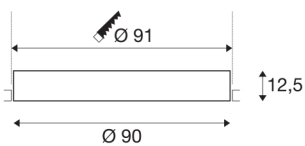

MEDO 90 DL

LED Indoor recessed ceiling light, frameless version, white, 3000/4000K

The recessed version of the MEDO series fits into every room concept seamlessly thanks to its understated design. The MEDO Frameless combines with the ceiling in a charming way. The light colour can be easily switched between 3000K and 4000K prior to installation using a switch. The integrated premium LED module provides an even lighting effect. Supplemented by two additional drivers, the TRIAC recessed variant becomes dimmable and can be integrated in DALI systems.

TECHNICAL DATA

Item no.:	1001904
Secondary power / secondary voltage	1000/1050mA
Height	12.5 cm
Diameter	90 cm
Installation diameter	91 cm
Installation depth	21 cm
Net weight	10.501 kg
Gross weight	14.836 kg
IP Code	IP 20
Safety class	III
Assembly	Recessed
Assembly details	Ceiling
Wattage	72 W
Lumen	10150 lm
Colour temperature	3000/4000 Kelvin
Beam angle	105 °
Color	white
CRI	90
UGR ≤	22
LXXBXX data	L70B50
Maximum ambient temperature	40 °C
BIG WHITE Page	415