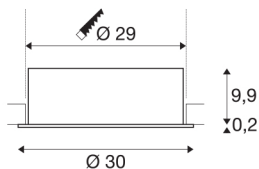

MEDO 30 EL

LED indoor recessed ceiling light, frame version, white, 3000/4000K

The MEDO FRAME variants round off the recessed lights in the MEDO series. The MEDO FRAME lights blend into any room perfectly, just like the frameless versions. Understated yet still powerful, they provide bright illumination. Supplemented by an additional driver, the TRIAC recessed variant becomes dimmable and can be integrated in DALI systems.

TECHNICAL DATA

Item no.:	1001905
Secondary power / secondary voltage	350mA
Height	10.1 cm
Diameter	30 cm
Installation diameter	29 cm
Installation depth	13 cm
Net weight	1.6 kg
Gross weight	2.097 kg
IP Code	IP 20
Safety class	III
Assembly	Recessed
Assembly details	Ceiling
Wattage	14 W
Lumen	1600 lm
Colour temperature	3000/4000 Kelvin
Beam angle	105 °
Color	white
CRI	90
UGR ≤	25
LXXBXX data	L70B50
Maximum ambient temperature	40 °C
BIG WHITE Page	416