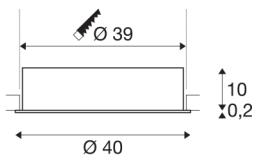

MEDO 40 EL

LED indoor recessed ceiling light, frame version, white, 3000/4000K

The MEDO FRAME variants round off the recessed lights in the MEDO series. The MEDO FRAME lights blend into any room perfectly, just like the frameless versions. Understated yet still powerful, they provide bright illumination. Supplemented by an additional driver, the TRIAC recessed variant becomes dimmable and can be integrated in DALI systems.

TECHNICAL DATA

Item no.:	1001906
Secondary power / secondary voltage	700mA
Height	10.2 cm
Diameter	40 cm
Installation diameter	39 cm
Installation depth	13 cm
Net weight	2.566 kg
Gross weight	3.489 kg
IP Code	IP 20
Safety class	III
Assembly	Recessed
Assembly details	Ceiling
Wattage	28 W
Lumen	3300 lm
Colour temperature	3000/4000 Kelvin
Beam angle	105 °
Color	white
CRI	80
UGR ≤	25
LXXBXX data	L70B50
Maximum ambient temperature	40 °C
BIG WHITE Page	416