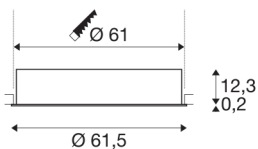

MEDO 60 EL

LED indoor recessed ceiling light, frame version, white, 3000/4000K

The MEDO FRAME variants round off the recessed lights in the MEDO series. The MEDO FRAME lights blend into any room perfectly, just like the frameless versions. Understated yet still powerful, they provide bright illumination. Supplemented by an additional driver, the TRIAC recessed variant becomes dimmable and can be integrated in DALI systems.

TECHNICAL DATA

Item no.:	1001907
Secondary power / secondary voltage	1000/1050mA
Height	12.5 cm
Diameter	61.5 cm
Installation diameter	61 cm
Installation depth	16 cm
Net weight	5.146 kg
Gross weight	7.073 kg
IP Code	IP 20
Safety class	III
Assembly	Recessed
Assembly details	Ceiling
Wattage	36 W
Lumen	5000 lm
Colour temperature	3000/4000 Kelvin
Beam angle	105 °
Color	white
CRI	90
UGR ≤	25
LXXBXX data	L70B50
Maximum ambient temperature	40 °C
BIG WHITE Page	416