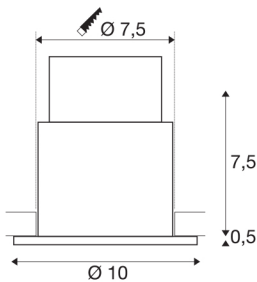

## VARU QPAR51 DL

outdoor recessed ceiling light, black, IP20/65

The innovative VARU recessed light offers an impressive IP65 protection rating. These downlights are, therefore, suitable for use outdoors or in wet rooms. The VARU range is available in several colours and with a powerful, warm white LED or GU10 fitting. All versions of the light with GU10 fitting can be connected to the 230 V mains power supply. For the LED versions, an additional LED driver is required.

## TECHNICAL DATA

Item no.:	1001930
Socket	GU10
Lamp	LED GU10 51mm
Number of sockets	1
Lamps included	No
Primary nominal voltage	220-240V ~50/60Hz mA/V
Height	8 cm
Diameter	10 cm
Installation diameter	7.5 cm
Installation depth	8 cm
Net weight	0.196 kg
Gross weight	0.256 kg
IP Code	IP 20 / IP 65
Safety class	II
Impact resistance class	IK02
Impact resistance	0,2 Joule
Assembly	Recessed
Assembly details	Ceiling
Wattage	5 W
Color	black
BIG WHITE Page	711