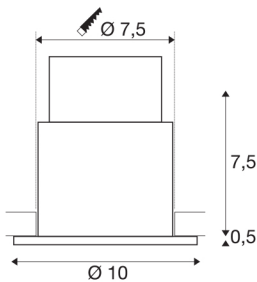

## VARU QPAR51 DL

outdoor recessed ceiling light, black/white, IP20/65

The innovative VARU recessed light offers an impressive IP65 protection rating. These downlights are, therefore, suitable for use outdoors or in wet rooms. The VARU range is available in several colours and with a powerful, warm white LED or GU10 fitting. All versions of the light with GU10 fitting can be connected to the 230 V mains power supply. For the LED versions, an additional LED driver is required.

## TECHNICAL DATA

Item no.:	1001931
Socket	GU10
Lamp	LED GU10 51mm
Number of sockets	1
Lamps included	No
Primary nominal voltage	220-240V ~50/60Hz mA/V
Height	8 cm
Diameter	10 cm
Installation diameter	7.5 cm
Installation depth	8 cm
Net weight	0.196 kg
Gross weight	0.256 kg
IP Code	IP 20 / IP 65
Safety class	II
Impact resistance class	IK02
Impact resistance	0,2 Joule
Assembly	Recessed
Assembly details	Ceiling
Wattage	5 W
Color	white
BIG WHITE Page	711