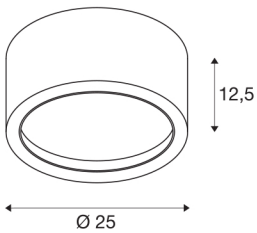

FERA 25 CL

LED Indoor surface-mounted ceiling light, black, 3000-K, 100°

The 240V LED ceiling light FERA 25 convinces with its simple design and high luminosity. The integrated LEDs achieve luminous flux of approx. 2000lm. Thus, the fitting can be used for general room lighting. Thanks to the built-in LED driver, the light is ready for direct connection to 230V AC. This luminaire contains built-in LED lamps.

TECHNICAL DATA

Item no.:	1001939
Primary nominal voltage	220-240V ~50/60Hz mA/V
Secondary power / secondary voltage	550mA
Height	12.5 cm
Diameter	25 cm
Net weight	1.843 kg
Gross weight	2.257 kg
IP Code	IP 20
Safety class	I
Assembly	Surface
Assembly details	Ceiling
Wattage	23 W
Lumen	1800 lm
Colour temperature	3000 Kelvin
Beam angle	100 °
Color	black
CRI	80
LXXBXX data	L70B50
Minimum ambient temperature	0 °C
Maximum ambient temperature	45 °C
BIG WHITE Page	285