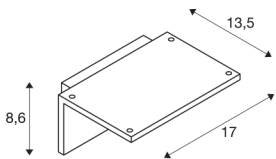

## LED SENSOR WL

LED Outdoor surface-mounted wall light, IP44, white, 3000K

The LED SENSOR wall light, which is equipped with a powerful, warm white LED, is available in several colours. The electrical connection of the aluminium luminaire is made directly to the 230V mains supply using the built-in driver. Thanks to its IP44 protection class, the luminaire is suitable for outdoor use. The luminaire is also equipped with a built-in motion sensor. This luminaire contains built-in LED lamps.

## TECHNICAL DATA

Item no.:	1001970
Primary nominal voltage	100-240V ~50/60Hz mA/V
Secondary power / secondary voltage	240mA
Net weight	0.626 kg
Gross weight	0.802 kg
IP Code	IP 44
Safety class	I
Impact resistance class	IK02
Impact resistance	0,2 Joule
Assembly	Surface
Assembly details	Wall
Number of through-wires	20
Wattage	9.8 W
Lumen	750 lm
Colour temperature	3000 Kelvin
Beam angle	100 °
Color	white
LXXBXX data	L80B50
Minimum ambient temperature	-25 °C
Maximum ambient temperature	45 °C
BIG WHITE Page	642