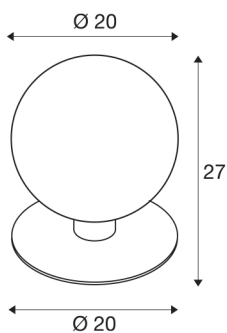

## GLOO PURE 27 Pole

outdoor floor stand, E27, anthracite, IP44

The GLOO PURE floor luminaire consists of a painted aluminium tube that terminates in an frosted real glass ball. Equipped with an E27 socket, both energy-saving and LED lamps can be used. It is suitable for use outdoors thanks to its IP44 protection class. The GLOO PURE series also includes wall lights as well as floor stands, and can therefore be used universally. As an option an earth spike as well as a connection box for safe electrical connection to the round luminaire upright, are available. Connection is made to the 230V mains voltage.

## TECHNICAL DATA

Item no.:	1001999
Socket	E27
Number of sockets	1
Primary nominal voltage	220-240V ~50/60Hz mA/V
Height	27 cm
Diameter	20 cm
Net weight	1.358 kg
Gross weight	2.119 kg
IP Code	IP 44
Safety class	I
Impact resistance class	IK02
Impact resistance	0,2 Joule
Assembly	Surface
Assembly details	Ground
Wattage	23 W
Color	anthracite
BIG WHITE Page	545