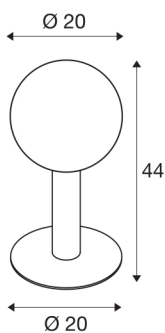

GLOO PURE 44 Pole

outdoor floor stand, E27, anthracite, IP44

The GLOO PURE floor luminaire consists of a painted aluminium tube that terminates in an frosted real glass ball. Equipped with an E27 socket, both energy-saving and LED lamps can be used. It is suitable for use outdoors thanks to its IP44 protection class. The GLOO PURE series also includes wall lights as well as floor stands, and can therefore be used universally. As an option an earth spike as well as a connection box for safe electrical connection to the round luminaire upright, are available. Connection is made to the 230V mains voltage.

TECHNICAL DATA

Item no.:	1002000
Socket	E27
Number of sockets	1
Primary nominal voltage	220-240V ~50/60Hz mA/V
Height	44 cm
Diameter	20 cm
Net weight	1.429 kg
Gross weight	2.331 kg
IP Code	IP 44
Safety class	I
Impact resistance class	IK02
Impact resistance	0,2 Joule
Assembly	Surface
Assembly details	Ground
Wattage	23 W
Color	anthracite
BIG WHITE Page	545