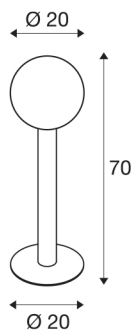

## GLOO PURE 70 Pole

outdoor floor stand, E27, anthracite, IP44

The GLOO PURE floor luminaire consists of a painted aluminium tube that terminates in an frosted real glass ball. Equipped with an E27 socket, both energy-saving and LED lamps can be used. It is suitable for use outdoors thanks to its IP44 protection class. The GLOO PURE series also includes wall lights as well as floor stands, and can therefore be used universally. As an option an earth spike as well as a connection box for safe electrical connection to the round luminaire upright, are available. Connection is made to the 230V mains voltage.

## TECHNICAL DATA

Item no.:	1002001
Socket	E27
Number of sockets	1
Primary nominal voltage	220-240V ~50/60Hz mA/V
Height	70 cm
Diameter	20 cm
Net weight	1.855 kg
Gross weight	2.993 kg
IP Code	IP 44
Safety class	I
Impact resistance class	IK02
Impact resistance	0,2 Joule
Assembly	Surface
Assembly details	Ground
Wattage	23 W
Color	anthracite
BIG WHITE Page	545