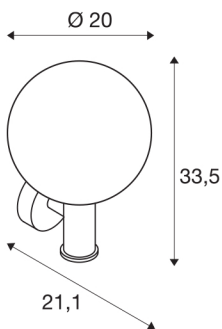

GLOO PURE WL

Outdoor surface-mounted wall light, E27, anthracite, IP44

The GLOO PURE floor luminaire consists of a painted aluminium tube that terminates in an frosted real glass ball. Equipped with an E27 socket, both energy-saving and LED lamps can be used. It is suitable for use outdoors thanks to its IP44 protection class. The GLOO PURE series also includes wall lights as well as floor stands, and can therefore be used universally. As an option an earth spike as well as a connection box for safe electrical connection to the round luminaire upright, are available. Connection is made to the 230V mains voltage.

TECHNICAL DATA

Item no.:	1002002
Socket	E27
Number of sockets	1
Primary nominal voltage	220-240V ~50/60Hz mA/V
Width	20 cm
Height	33.5 cm
Depth	21.1 cm
Net weight	1.312 kg
Gross weight	1.935 kg
IP Code	IP 44
Safety class	I
Impact resistance class	IK02
Impact resistance	0,2 Joule
Assembly	Surface
Assembly details	Wall
Wattage	23 W
Color	anthracite
BIG WHITE Page	658